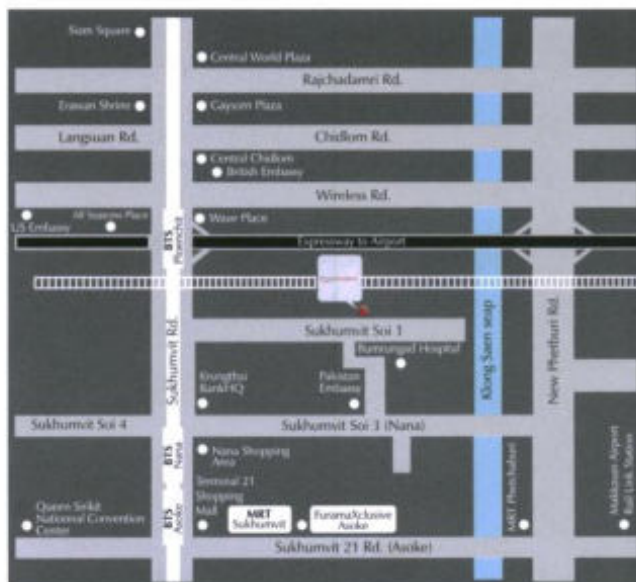

Location Map

Corporate Office

FURAMA HOTELS INTERNATIONAL

405 Havelock Road, Singapore 169633

Tel: (65) 6739 6470 Fax: (65) 6736 1490

Email: fhi@furama.com Website: www.furama.com

Hotel Representatives

AUSTRALIA

Email: sales.australia@furama.com

THAILAND

Email: sales.thailand@furama.com

INDONESIA

Email: sales.indonesia@furama.com

USA

Email: sales.usa@furama.com

JAPAN

JS Marketing (Japan) Ltd

Tel/Fax: +81 3 5652 6407

Email: sales.japan@furama.com

UNITED KINGDOM

Anand Collection Ltd

Tel: +44 (0) 208 650 8140

Email: sales.uk@furama.com

TAIWAN

Email: sales.taiwan@furama.com

GDS Codes SX

SABRE: 101343

GALILEO: 4778

WORLDSPAN: BKKF5

AMADEUS: BKKF5X

FURAMA XCLUSIVE

Sukhumvit, Bangkok

Furama Hotels International