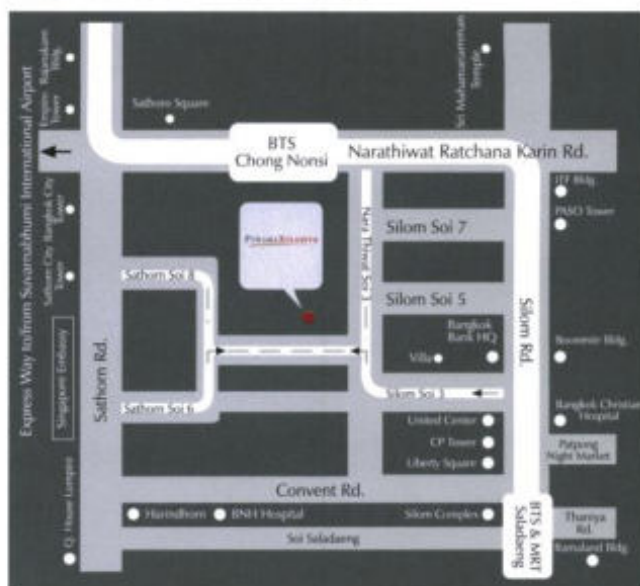

L'avenue Restaurant

RESTAURANT

L'avenue Restaurant

OPENING HOURS

Open daily from
6.00am - 11.00pm

Room Service

Open daily from
6.00am - 11.00pm

LOCATION MAP